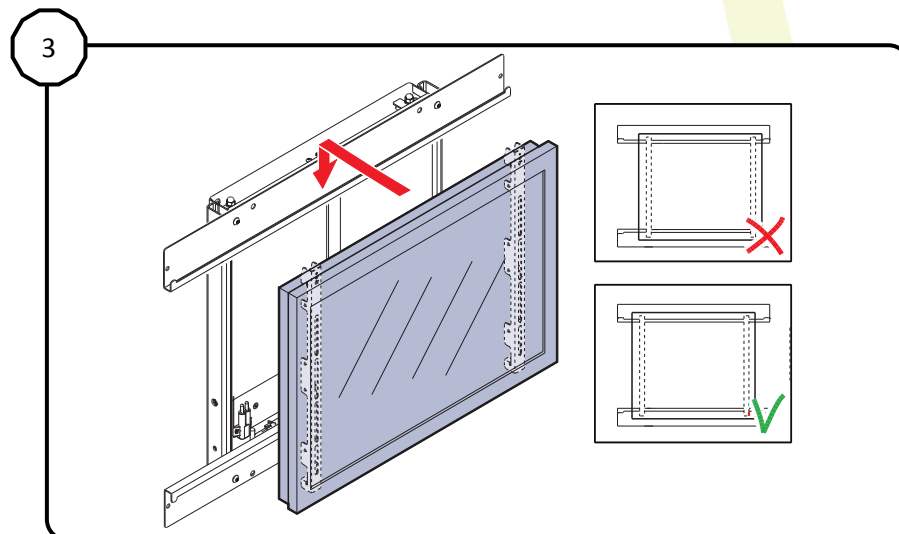

FLATSCREEN / VESA INTERFACE

for the BalanceBox® 400

BalanceBox®
HEIGHT ADJUSTABLE MOUNTS

FLATSCREEN / VESA INTERFACE

for the BalanceBox® 400
Installation manual

partnr: 902823-01

Contents of the box

will fit VESA 100x100 to VESA 400x800

Lock monitor with safety lock screws from the bottom

Assemble (● 5 mm)

Assemble (● 5 mm)

Hang the monitor on the horizontal bracket

Level the monitor

Please refer to
BalanceBox® user
manual!