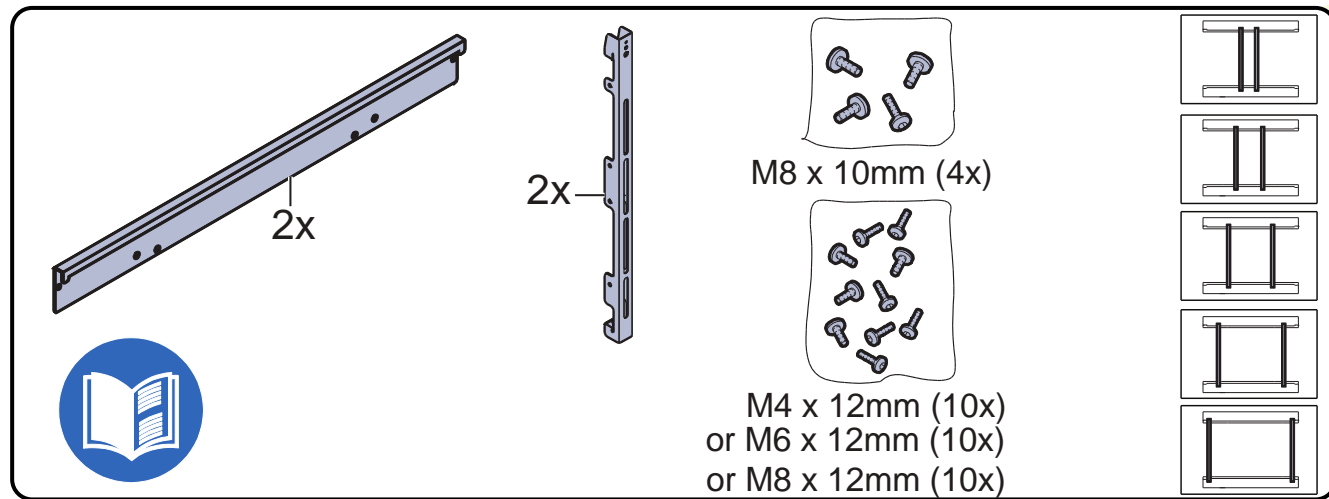

FLATSCREEN / VESA INTERFACE

for the BalanceBox® 400

BalanceBox®
HEIGHT ADJUSTABLE MOUNTS

FLATSCREEN / VESA INTERFACE

for the BalanceBox® 400
Installation manual

partnr: 902823-01

Contents of the box

will fit VESA 100x100 to VESA 400x800

Lock monitor with safety lock screws from the bottom

Assemble (● 5 mm)

Assemble (● 5 mm)

Hang the monitor on the horizontal bracket

Level the monitor

Please refer to
BalanceBox® user
manual!