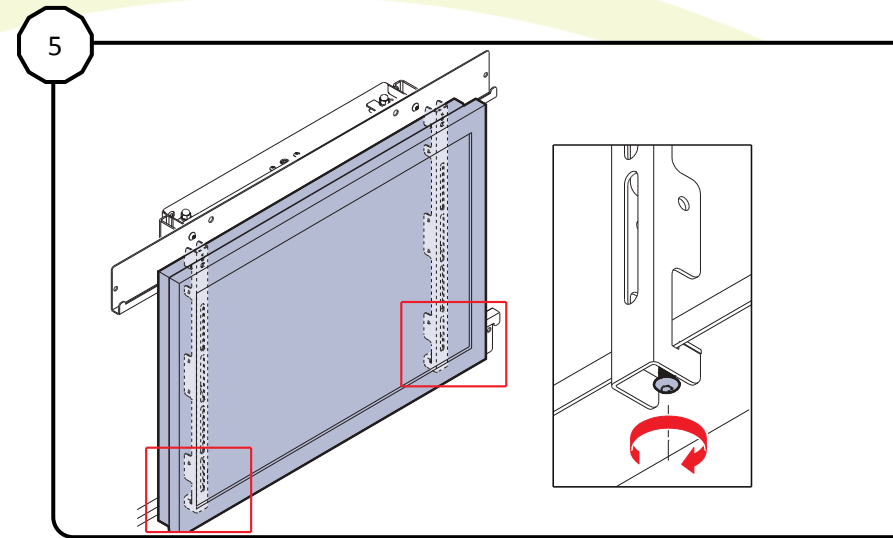

FLATSCREEN / VESA INTERFACE

for the BalanceBox® 400

BalanceBox®
HEIGHT ADJUSTABLE MOUNTS

FLATSCREEN / VESA INTERFACE

for the BalanceBox® 400
Installation manual

partnr: 902823-01

Contents of the box

will fit VESA 100x100 to VESA 400x800

Lock monitor with safety lock screws from the bottom

Assemble (● 5 mm)

Assemble (● 5 mm)

Hang the monitor on the horizontal bracket

Level the monitor

Please refer to
BalanceBox® user
manual!