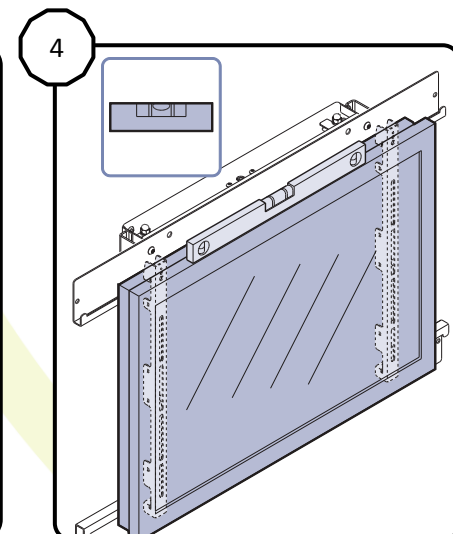

FLATSCREEN / VESA INTERFACE

for the BalanceBox® 400

BalanceBox®
HEIGHT ADJUSTABLE MOUNTS

FLATSCREEN / VESA INTERFACE

for the BalanceBox® 400
Installation manual

partnr: 902823-01

Contents of the box

will fit VESA 100x100 to VESA 400x800

Lock monitor with safety lock screws from the bottom

Assemble (● 5 mm)

Assemble (● 5 mm)

Hang the monitor on the horizontal bracket

Level the monitor

Please refer to
BalanceBox® user
manual!