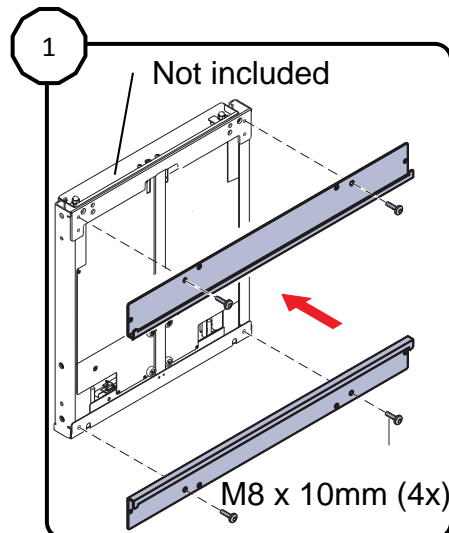

FLATSCREEN / VESA INTERFACE

for the BalanceBox® 400

BalanceBox®
HEIGHT ADJUSTABLE MOUNTS

FLATSCREEN / VESA INTERFACE

for the BalanceBox® 400
Installation manual

partnr: 902823-01

Contents of the box

will fit VESA 100x100 to VESA 400x800

Lock monitor with safety lock screws from the bottom

Assemble (● 5 mm)

Assemble (● 5 mm)

Hang the monitor on the horizontal bracket

Level the monitor

Please refer to
BalanceBox® user
manual!