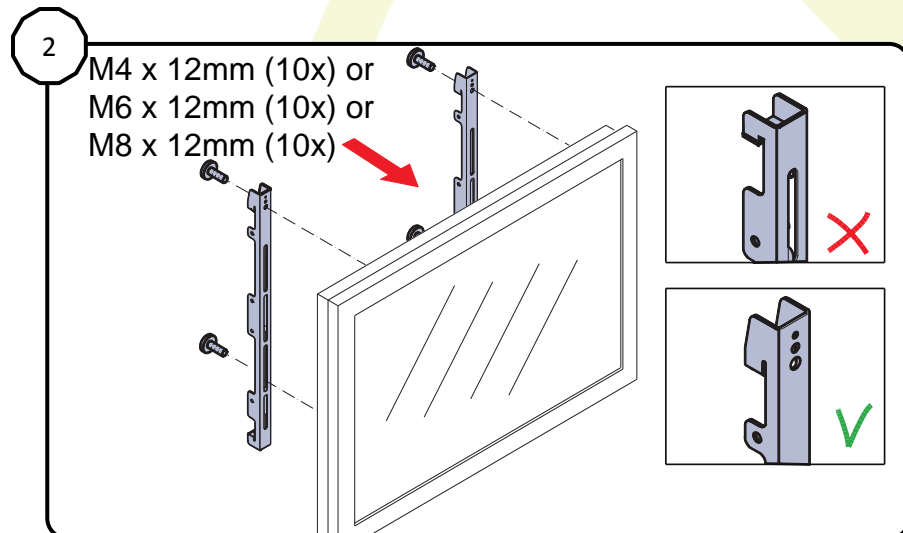

FLATSCREEN / VESA INTERFACE

for the BalanceBox® 400

BalanceBox®
HEIGHT ADJUSTABLE MOUNTS

FLATSCREEN / VESA INTERFACE

for the BalanceBox® 400
Installation manual

partnr: 902823-01

Contents of the box

will fit VESA 100x100 to VESA 400x800

Lock monitor with safety lock screws from the bottom

Assemble (● 5 mm)

Assemble (● 5 mm)

Hang the monitor on the horizontal bracket

Level the monitor

Please refer to
BalanceBox® user
manual!