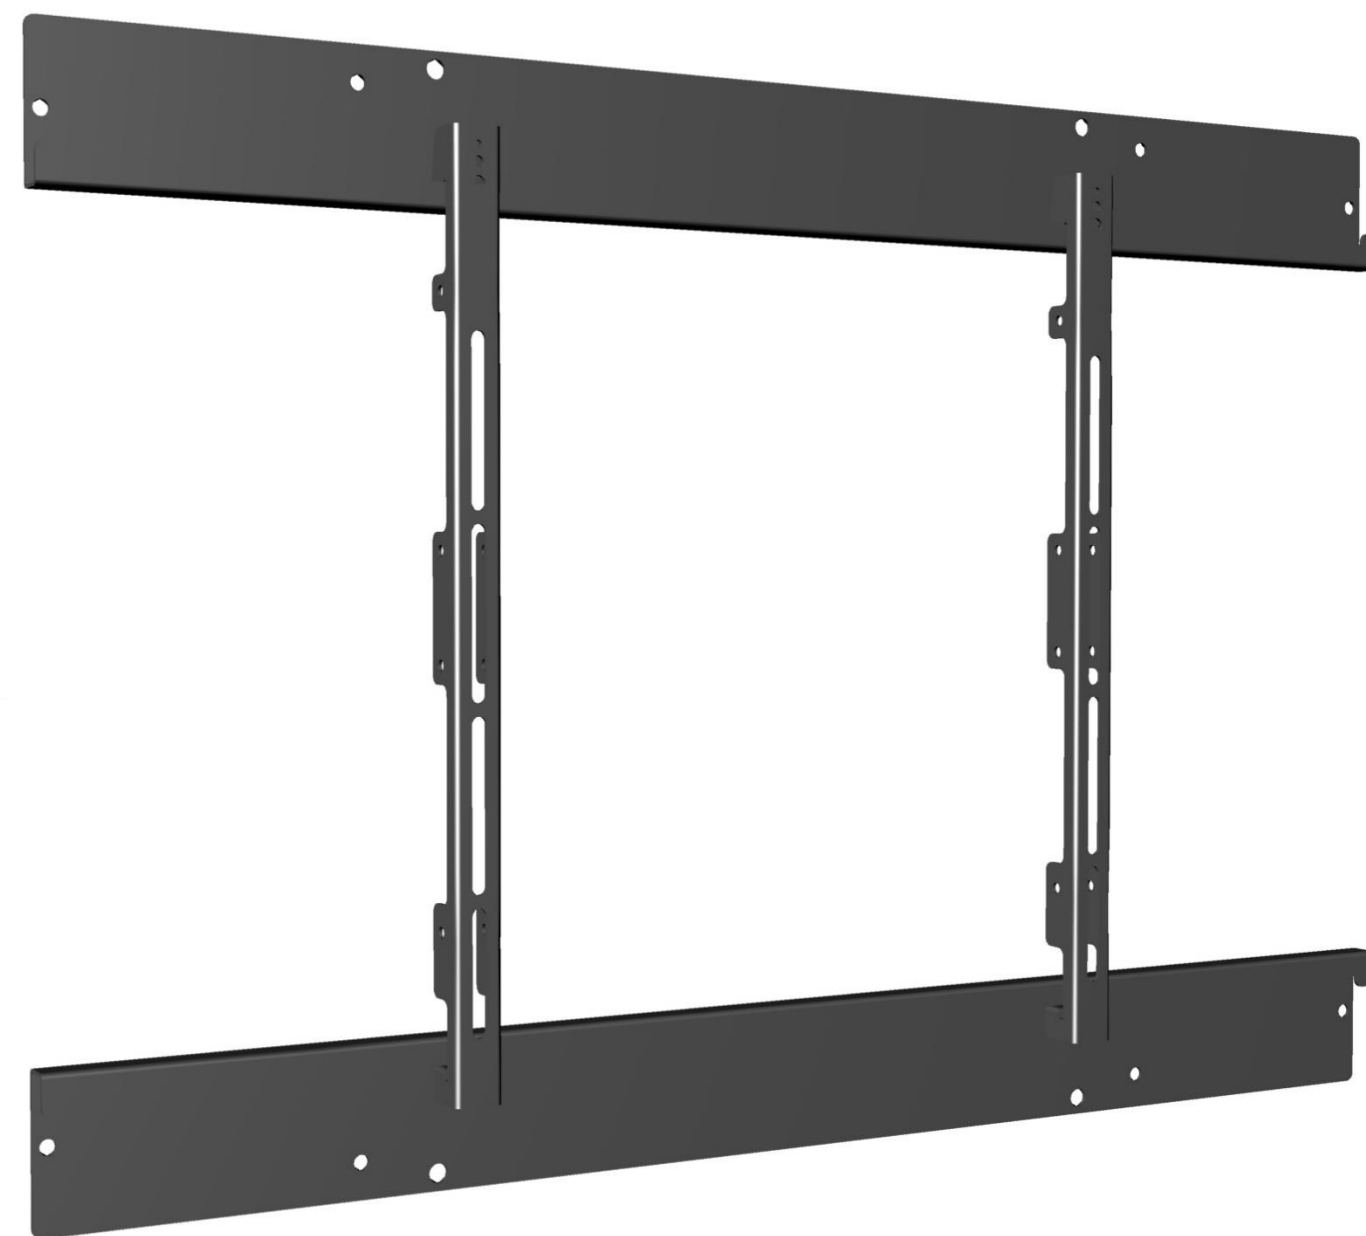

FLATSCREEN / VESA INTERFACE

for the BalanceBox® 400

BalanceBox®
HEIGHT ADJUSTABLE MOUNTS

FLATSCREEN / VESA INTERFACE

for the BalanceBox® 400
Installation manual

partnr: 902823-01

Contents of the box

will fit VESA 100x100 to VESA 400x800

Lock monitor with safety lock screws from the bottom

Assemble (● 5 mm)

Assemble (● 5 mm)

Hang the monitor on the horizontal bracket

Level the monitor

Please refer to
BalanceBox® user
manual!