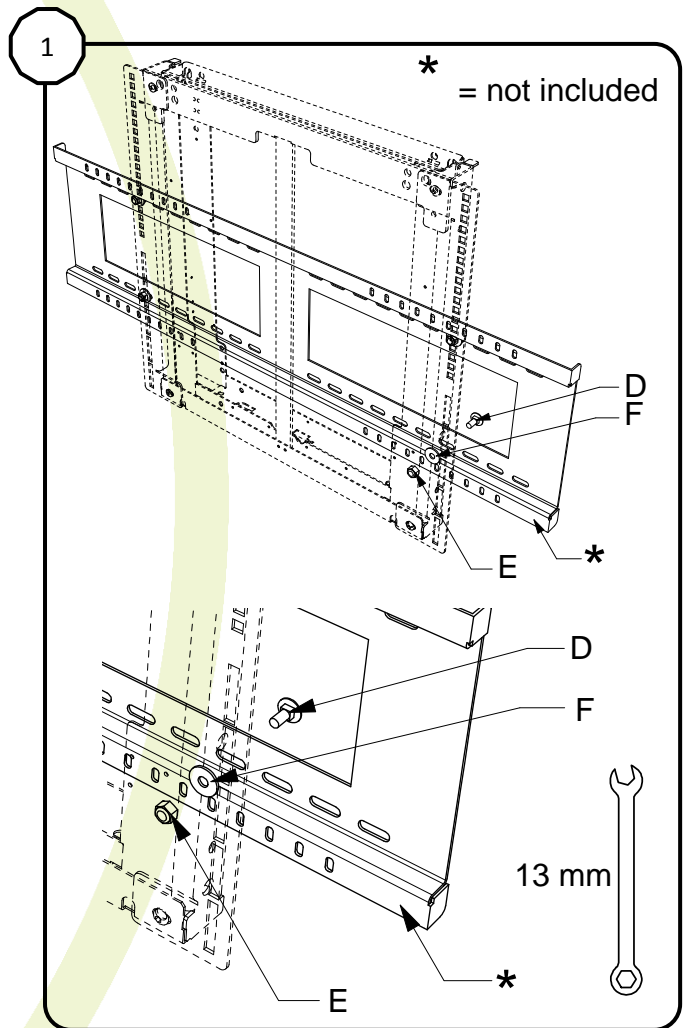

BalanceBox®

REGOUT BALANCE SYSTEMS B.V.

3RD PARTY VESA BRACKET INTERFACE

for the BalanceBox® 400
Installation Manual

Partnr: 902076-01

A (1x) 

B (1x) 

C (4x)  D (4x)  E (4x)  F (4x) 

Please refer to BalanceBox® user manual!

Contents of the box

Mount interface frame

Mount 3rd party frame
(not included)