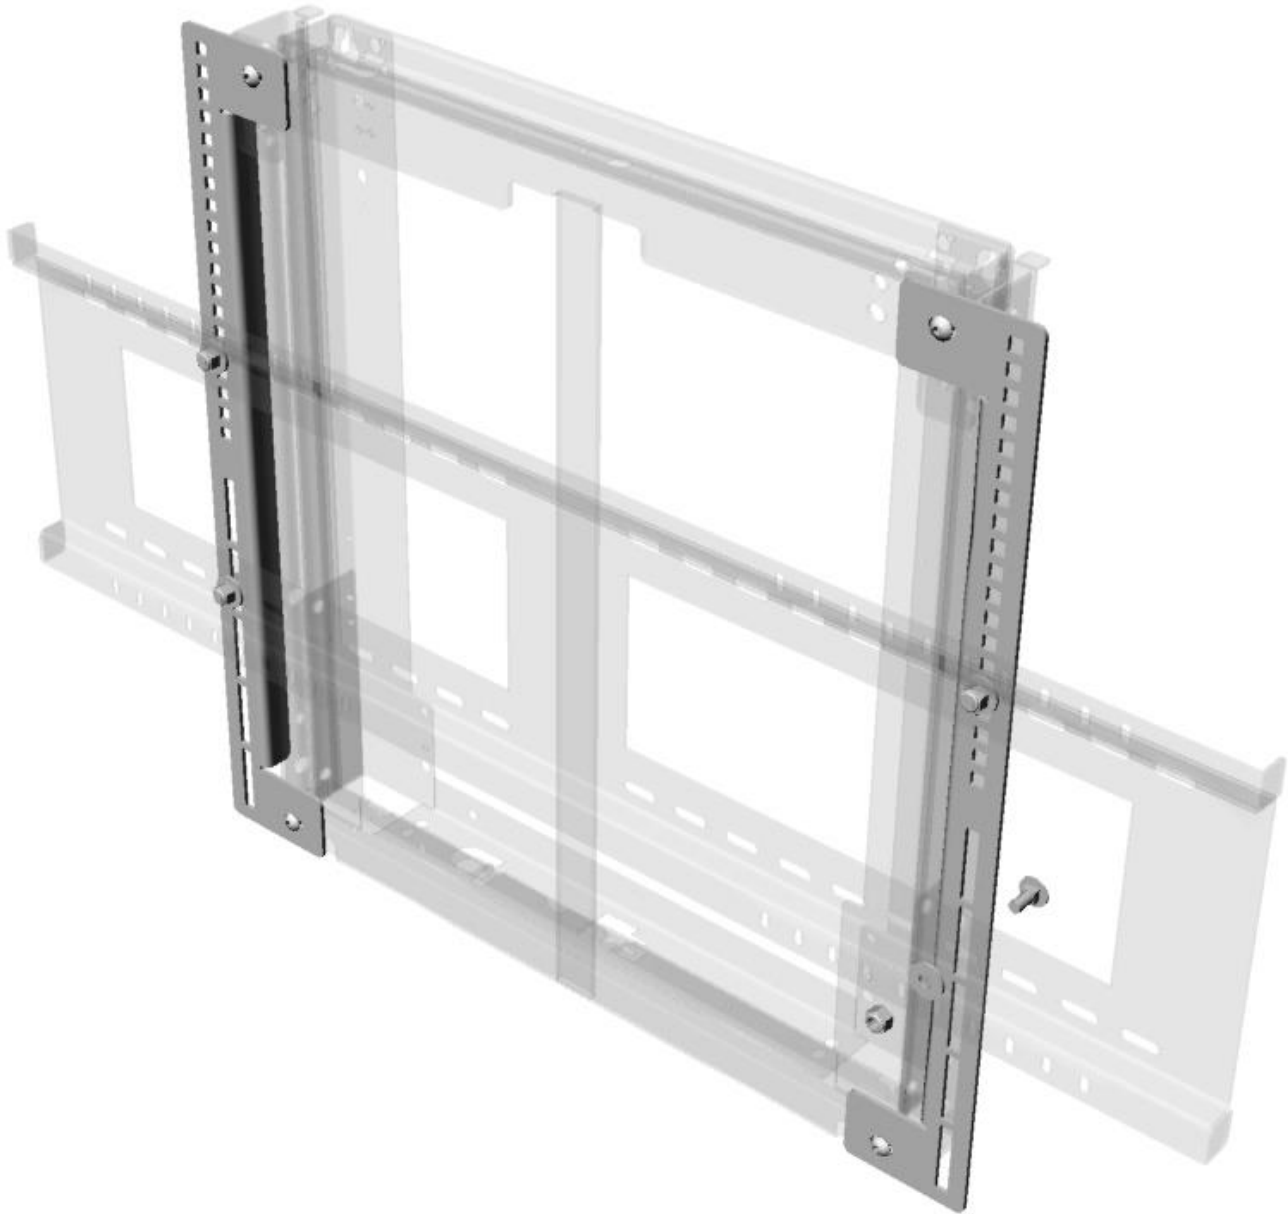

BalanceBox®

REGOUT BALANCE SYSTEMS B.V.

3RD PARTY VESA BRACKET INTERFACE

for the BalanceBox® 400
Installation Manual

Partnr: 902076-01

A (1x) 

B (1x) 

C (4x)  D (4x)  E (4x)  F (4x) 

Please refer to BalanceBox® user manual!

Contents of the box

Mount interface frame

Mount 3rd party frame
(not included)