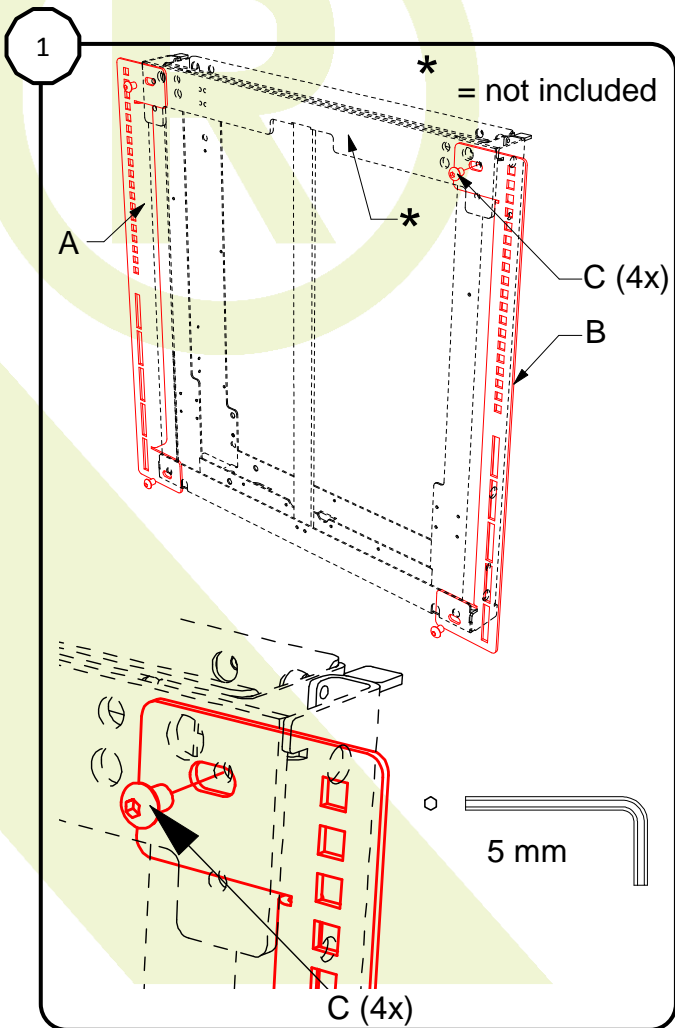

BalanceBox®

REGOUT BALANCE SYSTEMS B.V.

3RD PARTY VESA BRACKET INTERFACE

for the BalanceBox® 400
Installation Manual

Partnr: 902076-01

A (1x) 

B (1x) 

C (4x)  D (4x)  E (4x)  F (4x) 

Please refer to BalanceBox® user manual!

Contents of the box

Mount interface frame

Mount 3rd party frame
(not included)