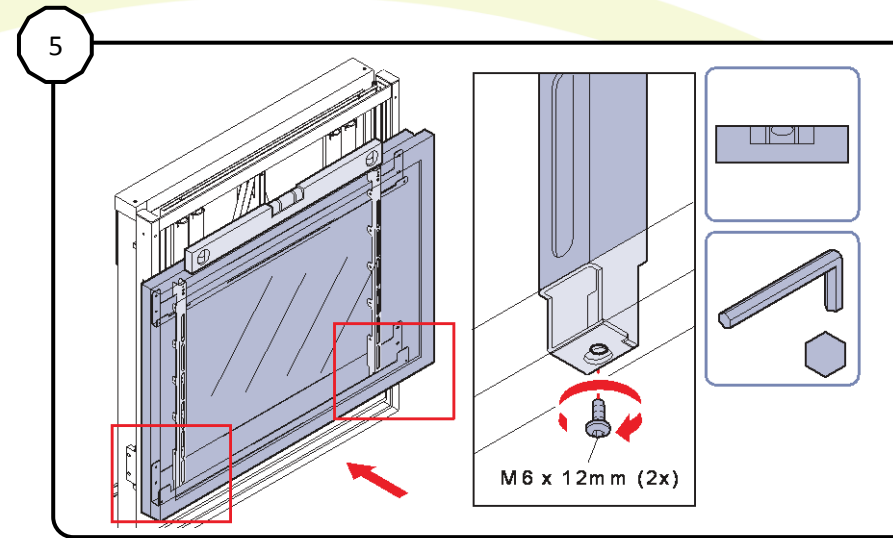

FLATSCREEN / VESA INTERFACE
for the BalanceBox® 650

BalanceBox®
HEIGHT ADJUSTABLE MOUNTS

FLATSCREEN / VESA INTERFACE
for the BalanceBox® 650
Installation manual

partnr: 902822-00

Contents of the box

will fit VESA 100x100 to VESA 600x800

Lock monitor with safety lock screws from the bottom

Please refer to
BalanceBox® user
manual!

Assemble (● 5 mm)

Assemble (● 5 mm)

Hang the monitor on the horizontal brackets

Center the monitor