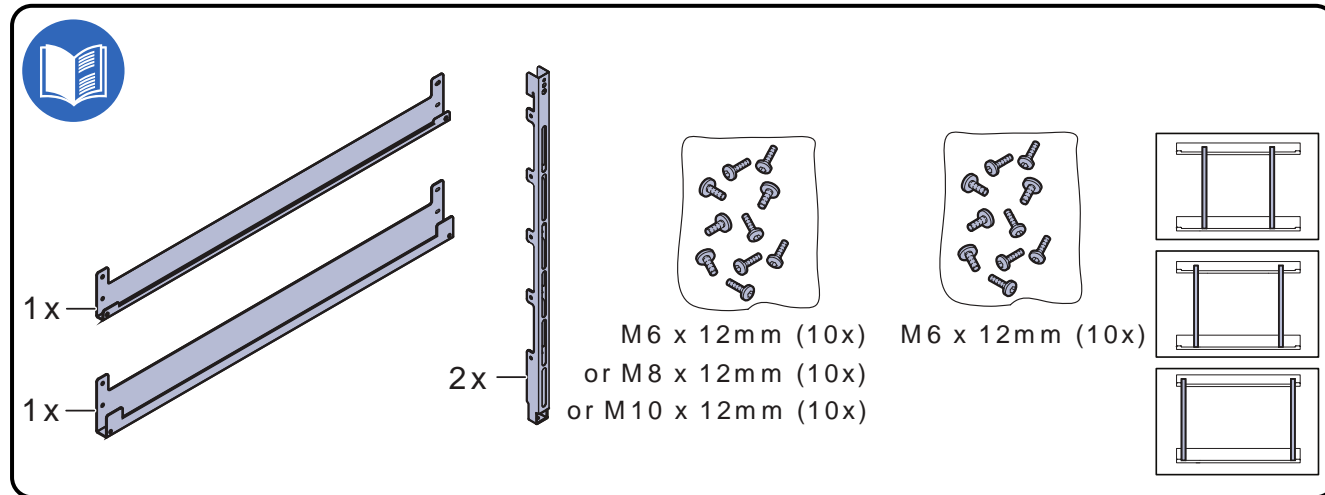

FLATSCREEN / VESA INTERFACE
for the BalanceBox® 650

BalanceBox®
HEIGHT ADJUSTABLE MOUNTS

FLATSCREEN / VESA INTERFACE
for the BalanceBox® 650
Installation manual

partnr: 902822-00

Contents of the box

will fit VESA 100x100 to VESA 600x800

Lock monitor with safety lock screws from the bottom

Please refer to
BalanceBox® user
manual!

Assemble (● 5 mm)

Assemble (● 5 mm)

Hang the monitor on the horizontal brackets

Center the monitor