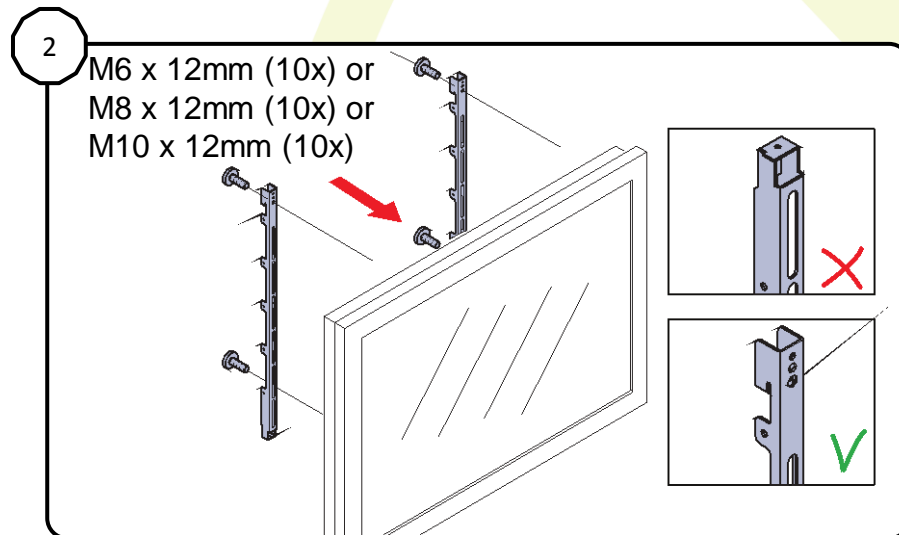

FLATSCREEN / VESA INTERFACE
for the BalanceBox® 650

BalanceBox®
HEIGHT ADJUSTABLE MOUNTS

FLATSCREEN / VESA INTERFACE
for the BalanceBox® 650
Installation manual

partnr: 902822-00

Contents of the box

will fit VESA 100x100 to VESA 600x800

Lock monitor with safety lock screws from the bottom

Please refer to
BalanceBox® user
manual!

Assemble (● 5 mm)

Assemble (● 5 mm)

Hang the monitor on the horizontal brackets

Center the monitor