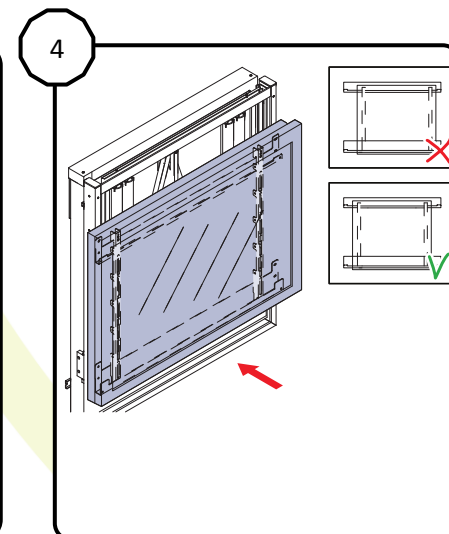

FLATSCREEN / VESA INTERFACE
for the BalanceBox® 650

BalanceBox®
HEIGHT ADJUSTABLE MOUNTS

FLATSCREEN / VESA INTERFACE
for the BalanceBox® 650
Installation manual

partnr: 902822-00

Contents of the box

will fit VESA 100x100 to VESA 600x800

Lock monitor with safety lock screws from the bottom

Please refer to
BalanceBox® user
manual!

Assemble (● 5 mm)

Assemble (● 5 mm)

Hang the monitor on the horizontal brackets

Center the monitor