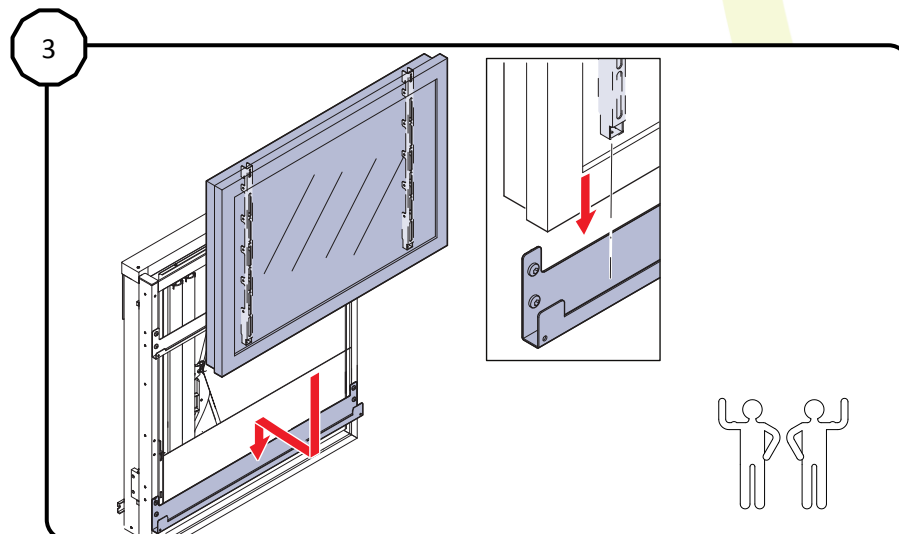

FLATSCREEN / VESA INTERFACE
for the BalanceBox® 650

BalanceBox®
HEIGHT ADJUSTABLE MOUNTS

FLATSCREEN / VESA INTERFACE
for the BalanceBox® 650
Installation manual

partnr: 902822-00

Contents of the box

will fit VESA 100x100 to VESA 600x800

Lock monitor with safety lock screws from the bottom

Please refer to
BalanceBox® user
manual!

Assemble (● 5 mm)

Assemble (● 5 mm)

Hang the monitor on the horizontal brackets

Center the monitor