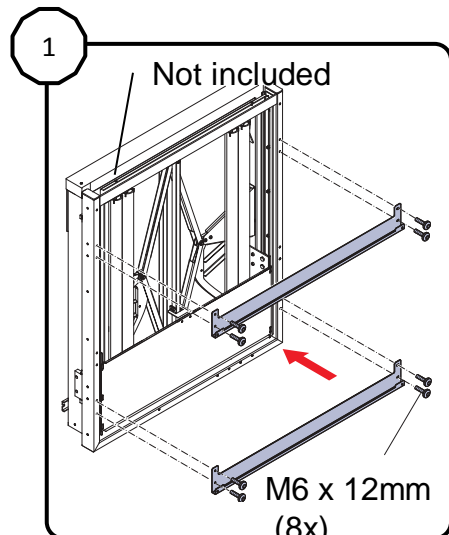

FLATSCREEN / VESA INTERFACE
for the BalanceBox® 650

BalanceBox®
HEIGHT ADJUSTABLE MOUNTS

FLATSCREEN / VESA INTERFACE
for the BalanceBox® 650
Installation manual

partnr: 902822-00

Contents of the box

will fit VESA 100x100 to VESA 600x800

Lock monitor with safety lock screws from the bottom

Please refer to
BalanceBox® user
manual!

Assemble (● 5 mm)

Assemble (● 5 mm)

Hang the monitor on the horizontal brackets

Center the monitor