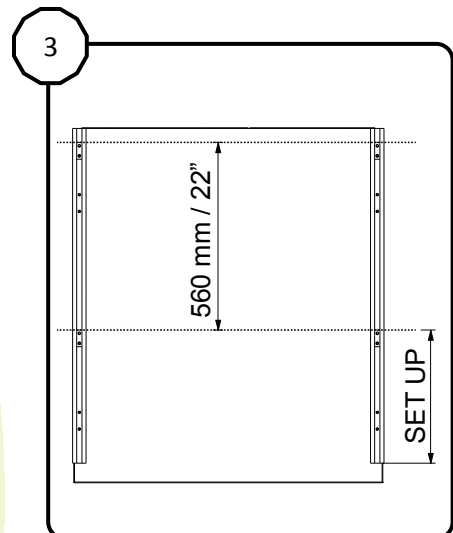

902788-00

Contents of the box

Assemble cover between BalanceBox® 650 and Interface frame.

*= not included

Please refer to BalanceBox® user manual!