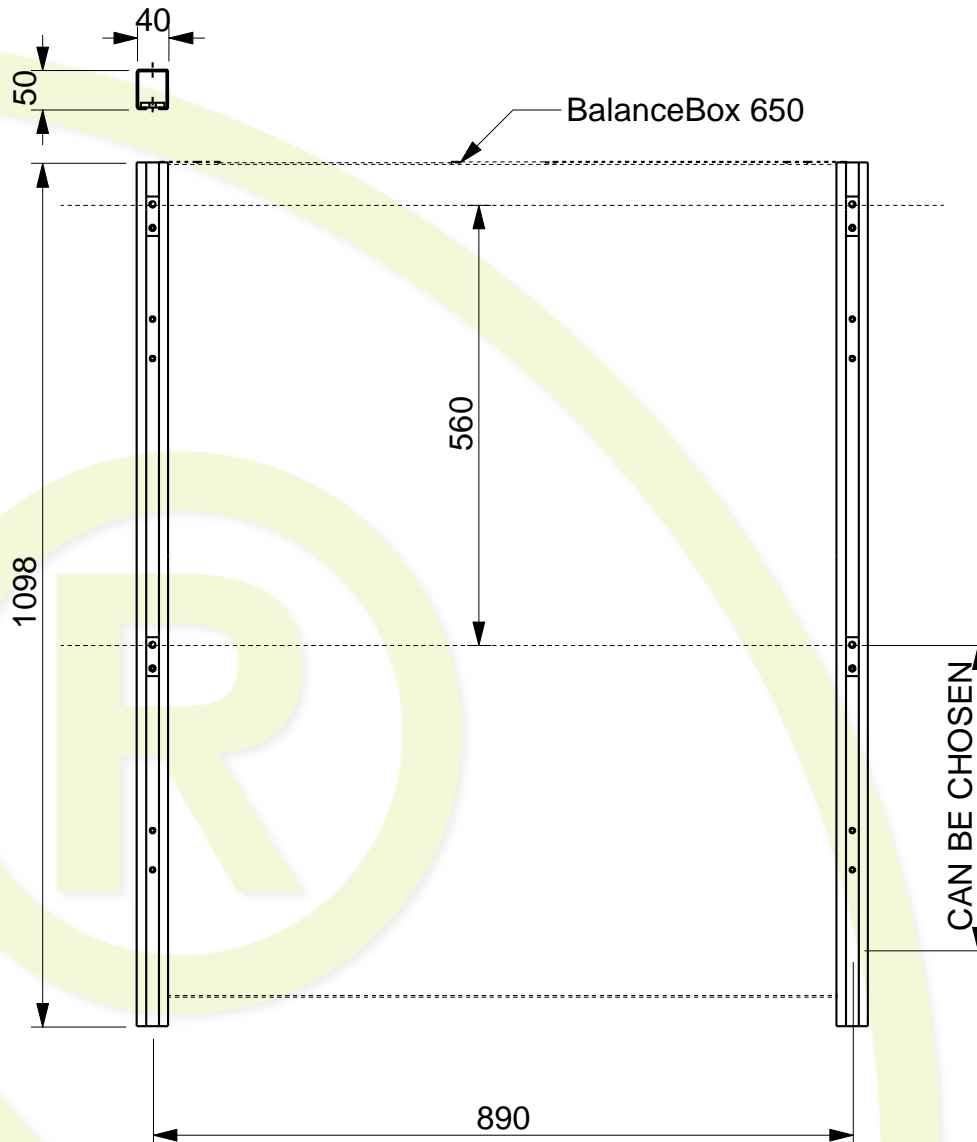

NOTE: DOES NOT FIT BALANCEBOX® 400 MODELS

Interface bracket for BalanceBox 650 to be able to use all types BalanceBox® 400H Interactive Whiteboard frames on the BalanceBox® 650.

For use with BalanceBox 650 models and:

- 481A35 Universal whiteboard frame
- 481A24 Smart whiteboard frame
- 481A44 Promethean whiteboard frame
- 481A38 Universal projector plate

Interactive whiteboard interface

For the BalanceBox®650
Product datasheet

Product Specifications		Shipping dimensions			
		metric		US / imperial	
		value	units	value	units
Length		1098	mm	43.2	inch
Height		50	mm	2	inch
Depth		40	mm	1.6	inch
Weight		8	kg	17.6	lbs
Material	Steel 2 mm				
Finish	Painted black				