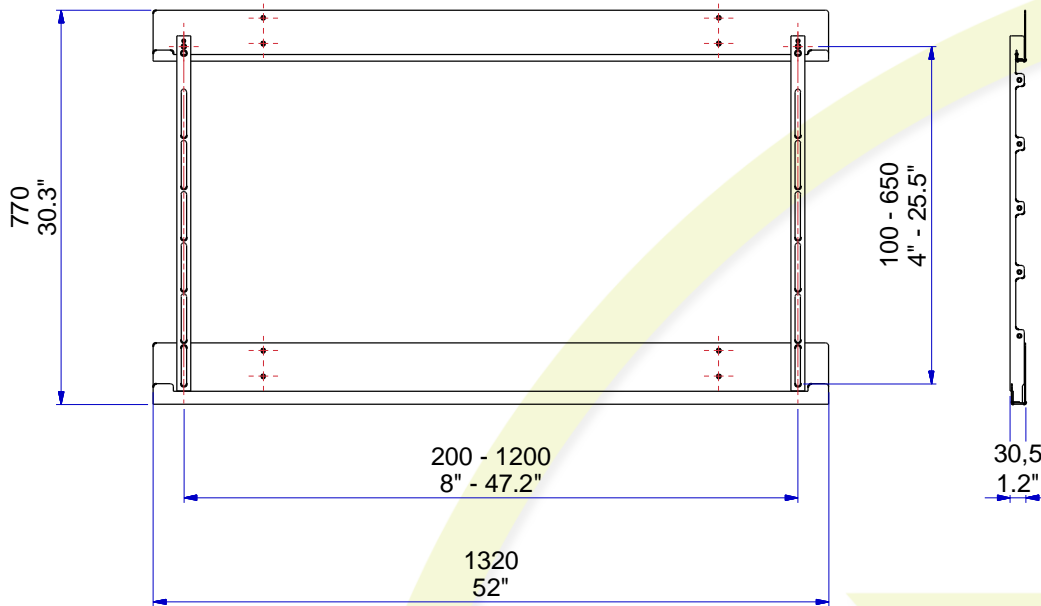

Dimensions:

Dimensions mounted on BalanceBox® 650 with Microsoft surface hub 84" (both not included)

Screen mounting hardware included metric: M6, M8, M10

VESA mounting interface 1200

For the BalanceBox®650

Product datasheet

Product Specifications					Shipping dimensions				
	metric		US / imperial		metric		US / imperial		
	value	units	value	units	value	units	value	units	
Length	1320	mm	52	inch	1380	mm	54.33	inch	
Height	770	mm	30.3	inch	145	mm	5.70	inch	
Depth	30,5	mm	1.2	inch	50	mm	1.97	inch	
Weight	7,5	kg	16.5	lbs	7,8	kg	17.2	lbs	
Max load capacity	200	kg	440	lbs					
Material	Sheet steel								
Finish	Powdercoated black RAL9005								
Order number	481A52								