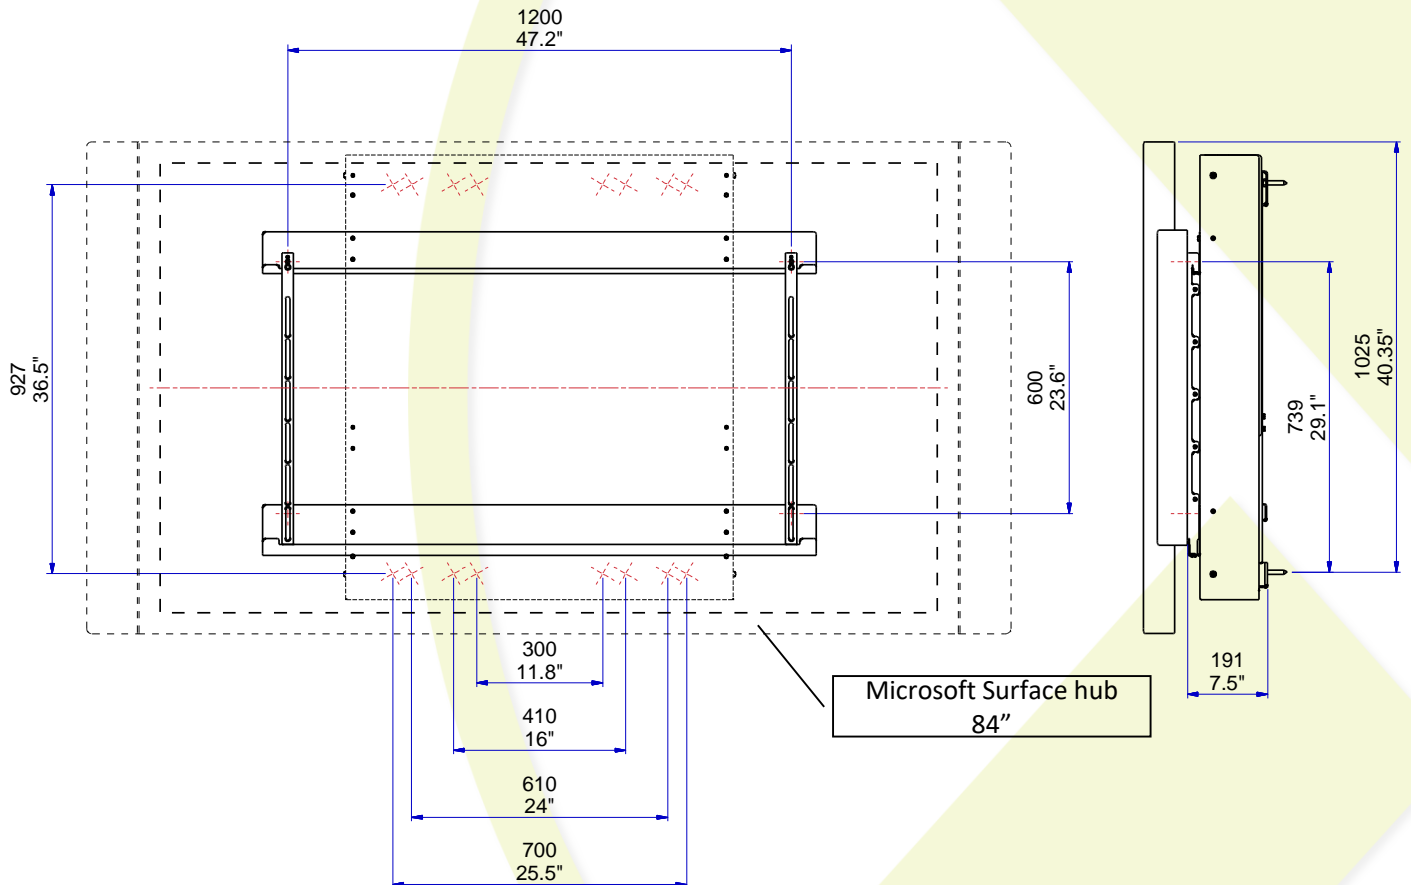

Dimensions:

Dimensions mounted on BalanceBox® 650 with Microsoft surface hub 84" (both not included)

Screen mounting hardware included metric: M6, M8, M10

VESA mounting interface 1200

For the BalanceBox®650

Product datasheet

Product Specifications					Shipping dimensions				
	metric		US / imperial		metric		US / imperial		
	value	units	value	units	value	units	value	units	
Length	1320	mm	52	inch	1380	mm	54.33	inch	
Height	770	mm	30.3	inch	145	mm	5.70	inch	
Depth	30,5	mm	1.2	inch	50	mm	1.97	inch	
Weight	7,5	kg	16.5	lbs	7,8	kg	17.2	lbs	
Max load capacity	200	kg	440	lbs					
Material	Sheet steel								
Finish	Powdercoated black RAL9005								
Order number	481A52								