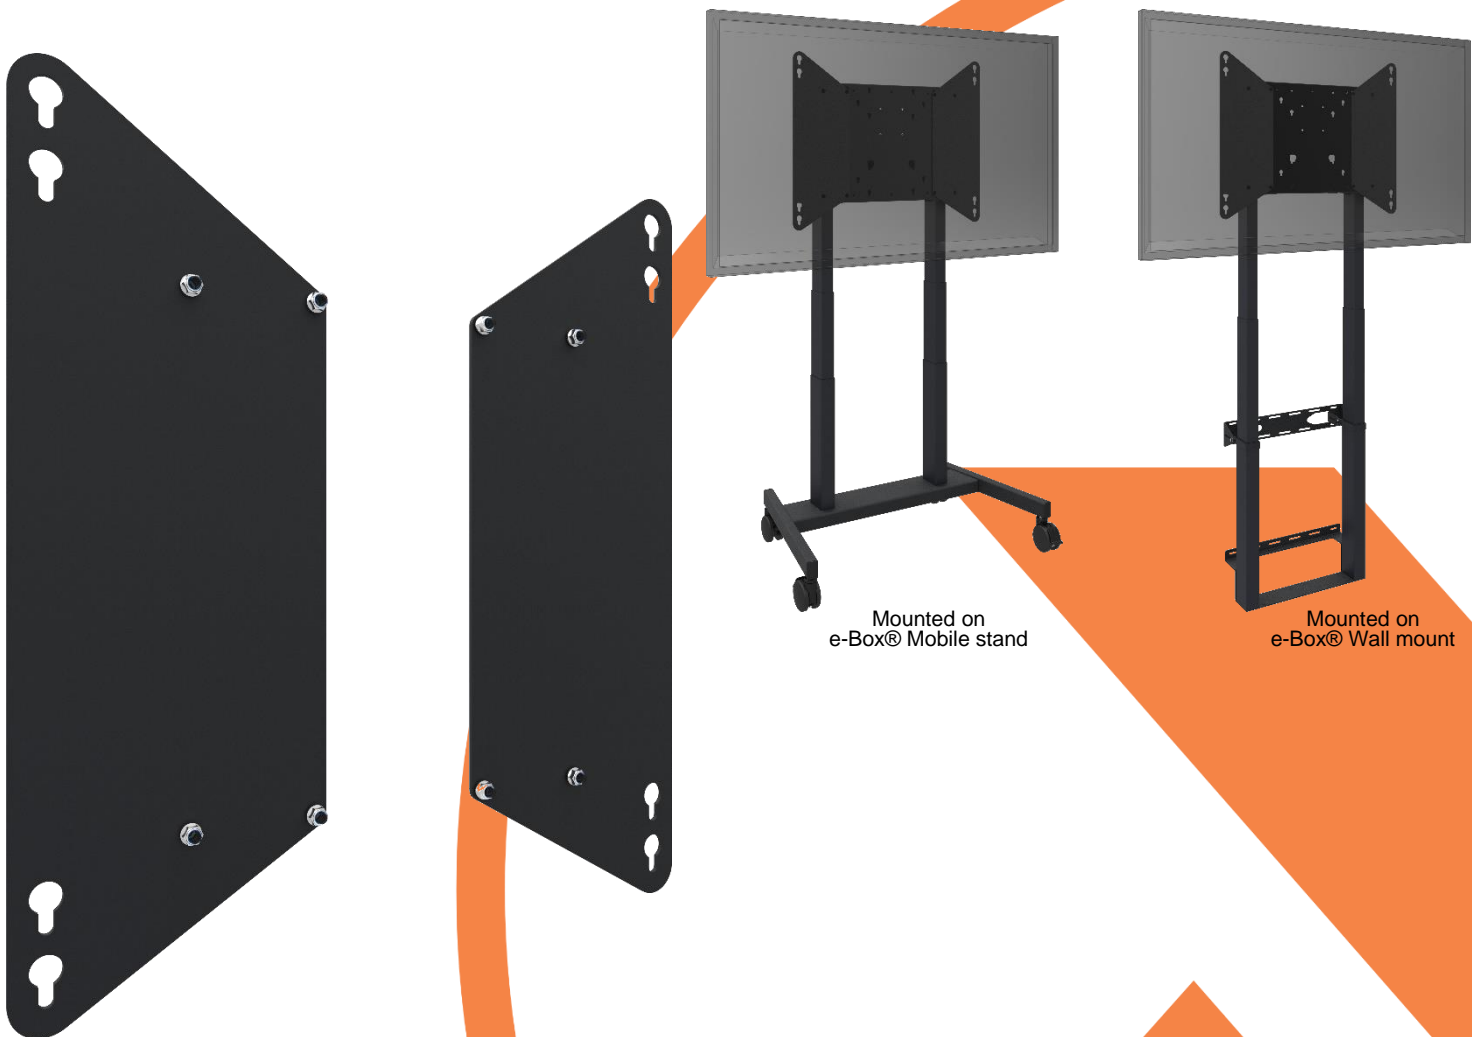

Adapter set for VESA 700/800x500 and 700/800x600

for use with e-Box® Mobile stand or Wall mount
Product datasheet

VESA 700x500, 700x600, 800x500 and 800x600 adapter set for e-Box® Mobile stand or e-Box® Wall mount

The adapter set can be mounted on top of the standard VESA box for screens with larger VESA dimensions

For contact information visit our website: www.balancebox.eu/e-box-en

Part number	Description
481A102	Adapter set for screens with VESA 700x500, 700x600, 800x500 and 800x600

Adapter set for VESA 700/800x500 and 700/800x600 for use with e-Box® Mobile stand or Wall mount

Technical specifications	Height	Width	Material thickness	Weight
Product dimensions	26.4" [670 mm]	9.25" [235 mm]	0.16" [4 mm]	18 lbs. [8,2 kg]
Shipping dimensions (boxed)	27.6" [710 mm]	10" [255 mm]	1.37" [35 mm]	19.7 lbs. [8,95 kg]
VESA dimensions	For VESA 700x500, 700x600, 800x500 and 800x600 mm			
Maximum screen weight	265 lbs. [120kg] (86" diagonal)			
Material and color	Steel structural parts, powder coated Black RAL9005			

VESA 700x500
VESA 700x600

VESA 800x500
VESA 800x600