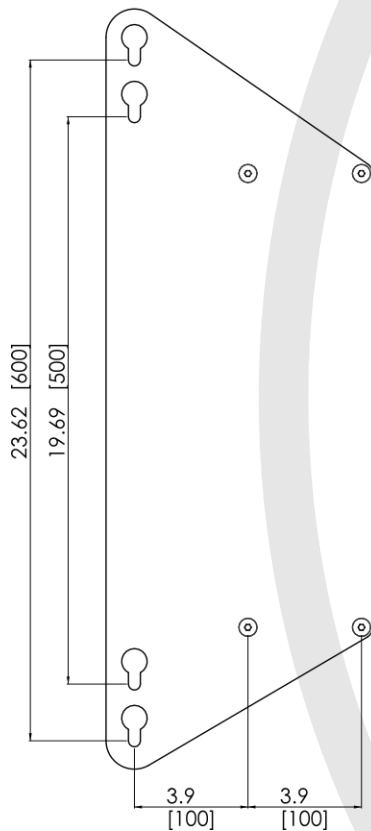

Adapter set for VESA 700/800x500 and 700/800x600

for use with e-Box® Mobile stand or Wall mount
Product datasheet

VESA 700x500, 700x600, 800x500 and 800x600 adapter set for e-Box® Mobile stand or e-Box® Wall mount

The adapter set can be mounted on top of the standard VESA box for screens with larger VESA dimensions

For contact information visit our website: www.balancebox.eu/e-box-en

Part number	Description
481A102	Adapter set for screens with VESA 700x500, 700x600, 800x500 and 800x600

Adapter set for VESA 700/800x500 and 700/800x600 for use with e-Box® Mobile stand or Wall mount

Technical specifications	Height	Width	Material thickness	Weight
Product dimensions	26.4" [670 mm]	9.25" [235 mm]	0.16" [4 mm]	18 lbs. [8,2 kg]
Shipping dimensions (boxed)	27.6" [710 mm]	10" [255 mm]	1.37" [35 mm]	19.7 lbs. [8,95 kg]
VESA dimensions	For VESA 700x500, 700x600, 800x500 and 800x600 mm			
Maximum screen weight	265 lbs. [120kg] (86" diagonal)			
Material and color	Steel structural parts, powder coated Black RAL9005			

VESA 700x500
VESA 700x600

VESA 800x500
VESA 800x600