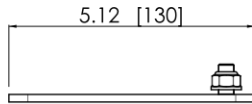

## VESA 700x200, 700x400, 800x200 and 800x 400 adapter set for e-Box® Mobile stand or e-Box® Wall mount

The adapter set can be mounted on top of the standard VESA box for screens with larger VESA dimensions

# Adapter set for VESA 700/800x200 and 700/800x400 for use with e-Box® Mobile stand or Wall mount

Technical specifications	Height	Width	Material thickness	Weight
Product dimensions	17.7" [450 mm]	5.12" [130 mm]	0.16" [4 mm]	8.4 lbs. [3,8kg]
Shipping dimensions (boxed)	19,3" [490 mm]	6.1" [155 mm]	1.6" [40 mm]	9.0 lbs. [4,1 kg]
VESA dimensions	For VESA 700x200, 700x400, 800x200 and 800x400 mm			
Maximum screen weight	265 lbs. [120kg] (86" diagonal)			
Material and color	Steel structural parts, powder coated Black RAL9005			