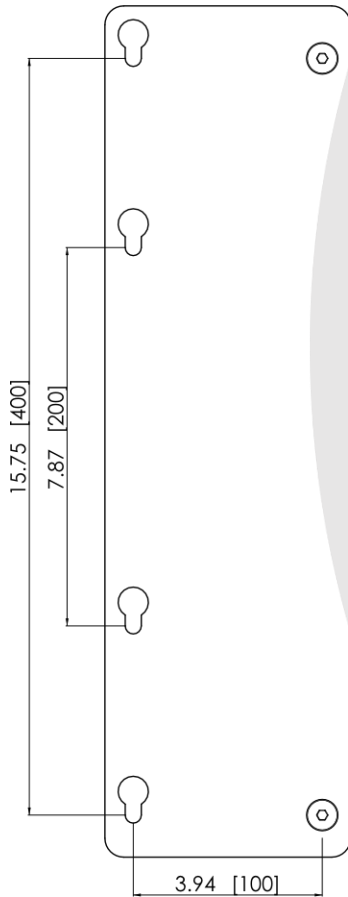

# Adapter set for VESA 700/800x200 and 700/800x400

for use with e-Box® Mobile stand or Wall mount  
Product datasheet

Mounted on  
e-Box® Mobile stand

Mounted on  
e-Box® Wall mount

## VESA 700x200, 700x400, 800x200 and 800x 400 adapter set for e-Box® Mobile stand or e-Box® Wall mount

The adapter set can be mounted on top of the standard VESA box for screens with larger VESA dimensions

# Adapter set for VESA 700/800x200 and 700/800x400 for use with e-Box® Mobile stand or Wall mount

Technical specifications	Height	Width	Material thickness	Weight
Product dimensions	17.7" [450 mm]	5.12" [130 mm]	0.16" [4 mm]	8.4 lbs. [3,8kg]
Shipping dimensions (boxed)	19,3" [490 mm]	6.1" [155 mm]	1.6" [40 mm]	9.0 lbs. [4,1 kg]
VESA dimensions	For VESA 700x200, 700x400, 800x200 and 800x400 mm			
Maximum screen weight	265 lbs. [120kg] (86" diagonal)			
Material and color	Steel structural parts, powder coated Black RAL9005			

VESA 700x400  
VESA 700x200

VESA 800x400  
VESA 800x200