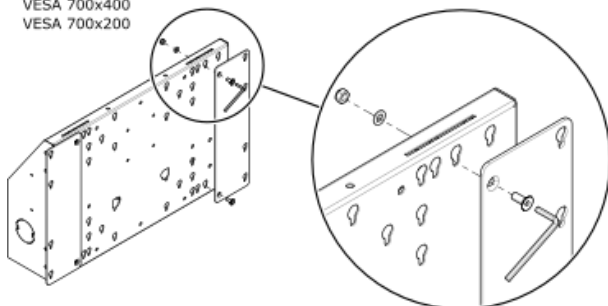

Adapter set for VESA 700/800x200 and 700/800x400 for use with e-Box® Mobile stand or Wall mount

Technical specifications	Height	Width	Material thickness	Weight
Product dimensions	17.7" [450 mm]	5.12" [130 mm]	0.16" [4 mm]	8.4 lbs. [3,8kg]
Shipping dimensions (boxed)	19,3" [490 mm]	6.1" [155 mm]	1.6" [40 mm]	9.0 lbs. [4,1 kg]
VESA dimensions	For VESA 700x200, 700x400, 800x200 and 800x400 mm			
Maximum screen weight	265 lbs. [120kg] (86" diagonal)			
Material and color	Steel structural parts, powder coated Black RAL9005