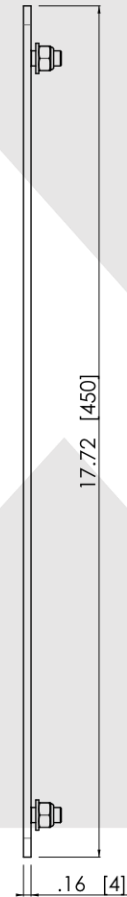

# Adapter set for VESA 700/800x200 and 700/800x400

for use with e-Box® Mobile stand or Wall mount  
Product datasheet

Mounted on  
e-Box® Mobile stand

Mounted on  
e-Box® Wall mount

## VESA 700x200, 700x400, 800x200 and 800x 400 adapter set for e-Box® Mobile stand or e-Box® Wall mount

The adapter set can be mounted on top of the standard VESA box for screens with larger VESA dimensions

For contact information visit our website: [www.heightadjustablemounts.com/contact-en](http://www.heightadjustablemounts.com/contact-en)

Part number	Description
481A103	Adapter set for screens with VESA 700x200, 700x400, 800x200 and 800x400

# Adapter set for VESA 700/800x200 and 700/800x400 for use with e-Box® Mobile stand or Wall mount

Technical specifications	Height	Width	Material thickness	Weight
Product dimensions	17.7" [450 mm]	5.12" [130 mm]	0.16" [4 mm]	8.4 lbs. [3,8kg]
Shipping dimensions (boxed)	19,3" [490 mm]	6.1" [155 mm]	1.6" [40 mm]	9.0 lbs. [4,1 kg]
VESA dimensions	For VESA 700x200, 700x400, 800x200 and 800x400 mm			
Maximum screen weight	265 lbs. [120kg] (86" diagonal)			
Material and color	Steel structural parts, powder coated Black RAL9005			