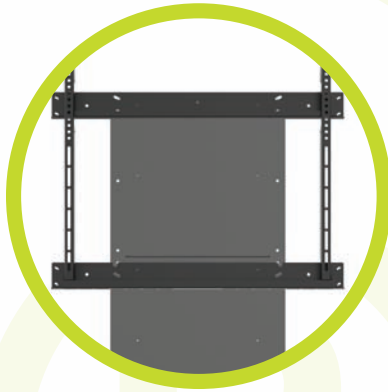

## Mobile Stand **Mix**® for BalanceBox® 400

The new Mobile Stand Mix® for BalanceBox®400 gives you maximum freedom of choice in a tailored mobility solution to the end-user. Use it as a fixed height stand with any Touch panel or Flat panel of your choice with the new Universal VESA Bracket (up to VESA 800 x 600), or upgrade with the BalanceBox®400, the fastest Manual Height Adjustable Mount on the market.

Clever, scalable design solutions, guaranteed safety and a future-proof concept make the BalanceBox® the best choice in Height Adjustable Mounting.

safety

UL recognized

CE compliant

choice

Multi purpose

Use with any brand touch panel

clever design

Fast assembly

Add functions with accessories

Robust and tested

upgrade with:

**1. Universal VESA bracket 800 x 600**  
(for mounting at two heights)

upgrade with:

**3. Laptop tray**

upgrade with:

**2. BalanceBox®400**

**4. Rigid design**

**5. Robust casters**

two casters with brake

more information:

[www.heightadjustablemounts.com](http://www.heightadjustablemounts.com)

Regout Balance Systems B.V.  
Industrieweg 40  
6219 NR Maastricht  
The Netherlands