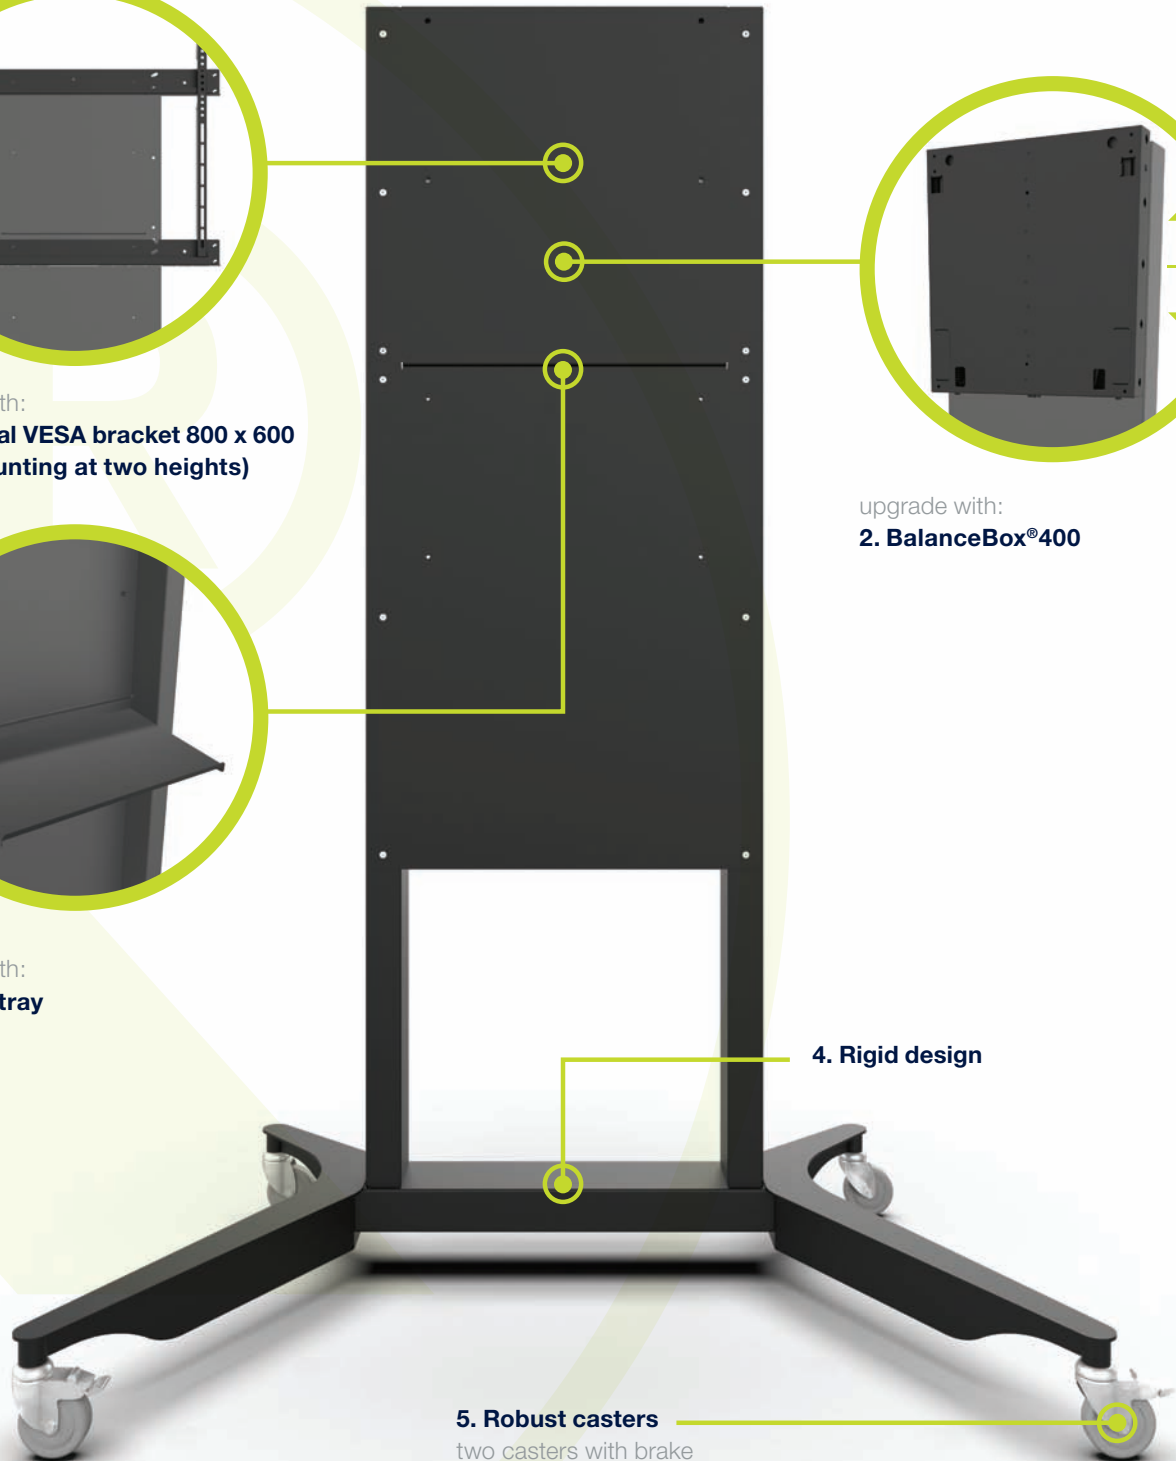

## Mobile Stand **Mix**® for BalanceBox® 400

The new Mobile Stand Mix® for BalanceBox®400 gives you maximum freedom of choice in a tailored mobility solution to the end-user. Use it as a fixed height stand with any Touch panel or Flat panel of your choice with the new Universal VESA Bracket (up to VESA 800 x 600), or upgrade with the BalanceBox®400, the fastest Manual Height Adjustable Mount on the market.

Clever, scalable design solutions, guaranteed safety and a future-proof concept make the BalanceBox® the best choice in Height Adjustable Mounting.

safety

UL recognized

CE compliant

choice

Multi purpose

Use with any brand touch panel

clever design

Fast assembly

Add functions with accessories

Robust and tested

upgrade with:

**1. Universal VESA bracket 800 x 600**  
(for mounting at two heights)

upgrade with:

**3. Laptop tray**

upgrade with:

**2. BalanceBox®400**

**4. Rigid design**

**5. Robust casters**

two casters with brake

more information:

[www.heightadjustablemounts.com](http://www.heightadjustablemounts.com)

Regout Balance Systems B.V.  
Industrieweg 40  
6219 NR Maastricht  
The Netherlands