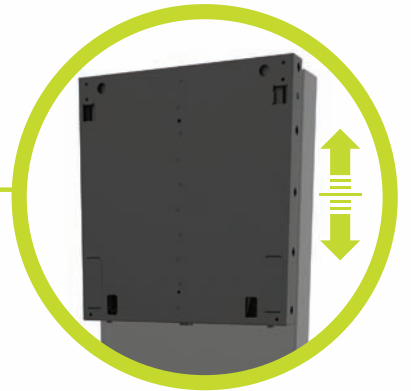

## Mobile Stand **Mix**® for BalanceBox® 400

The new Mobile Stand Mix® for BalanceBox®400 gives you maximum freedom of choice in a tailored mobility solution to the end-user. Use it as a fixed height stand with any Touch panel or Flat panel of your choice with the new Universal VESA Bracket (up to VESA 800 x 600), or upgrade with the BalanceBox®400, the fastest Manual Height Adjustable Mount on the market.

clever design

Fast assembly

Add functions with accessories

Robust and tested

upgrade with:

**1. Universal VESA bracket 800 x 600**  
(for mounting at two heights)

upgrade with:

**3. Laptop tray**

upgrade with:

**2. BalanceBox®400**

**4. Rigid design**

**5. Robust casters**

two casters with brake

more information:

[www.heightadjustablemounts.com](http://www.heightadjustablemounts.com)

Regout Balance Systems B.V.  
Industrieweg 40  
6219 NR Maastricht  
The Netherlands