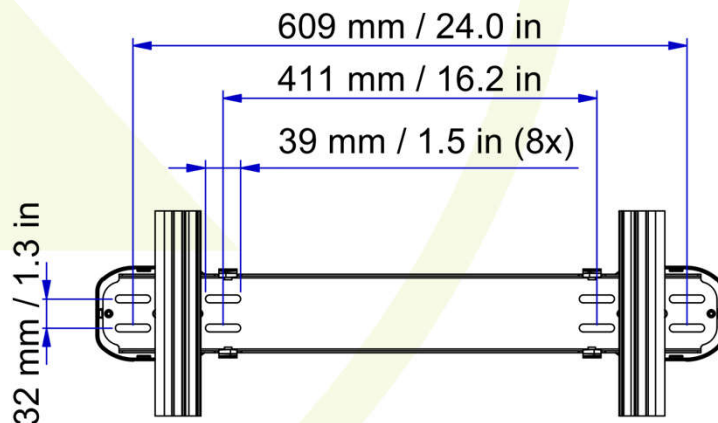

Product Specifications		Shipping Dimensions	
Height	2109 mm	83 inch	205 mm	8 inch
Width	691 mm	27 inch	125 mm	4.9 inch
Depth	67 mm	2.6 inch	1065 mm	42 inch
Weight	~ 12,9 kg	~ 28.4 lbs	~ 14 kg	~ 30.8 lbs
Load capacity	125 kg	275.6 lbs		

Article Number	Product Description
481A43001	BalanceBox® 400 Floor Support II
	Material: - Aluminium profiles - Plastic wall brackets with powder coated steel insert - Steel interface brackets Finish: - Aluminium profiles: Powder coated aluminium color textured - Steel insert: Powder coated white RAL9003 textured - Steel interface brackets: Powder coated white RAL9003 textured - Plastic wall brackets: White RAL9003

Compatible with:

480A12	BalanceBox® Medium
480A13	BalanceBox® Light
480A14	BalanceBox® Heavy
481A70	Universal VESA Bracket

Wall bracket mounting dimensions