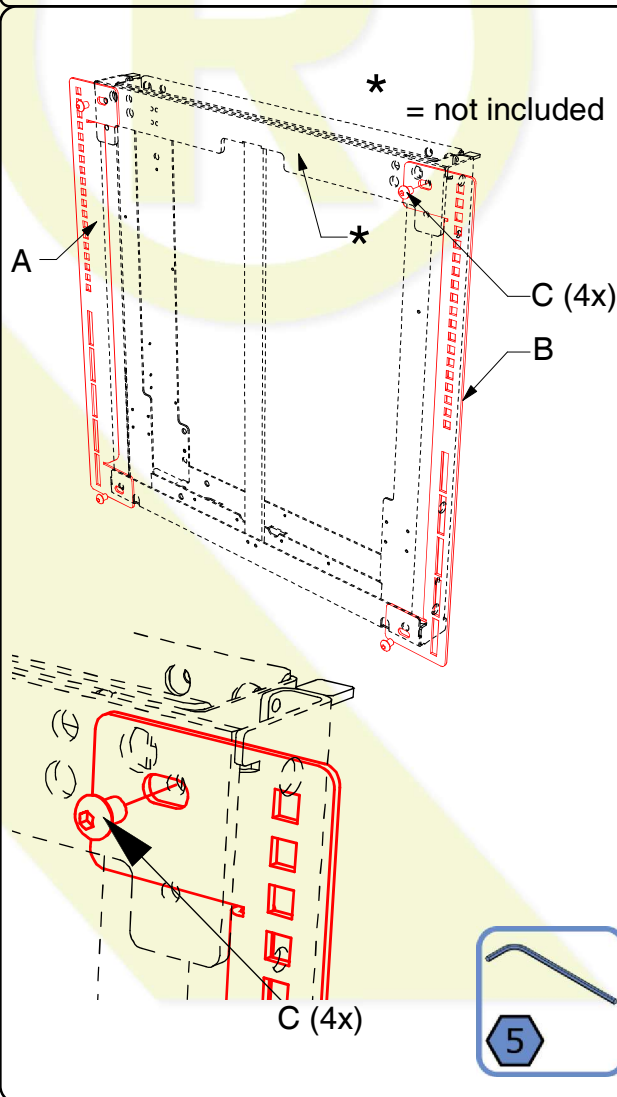

Installation manual
Instruction d'installation

Part nr. 902076-01

3RD Party VESA Bracket Interface

For the BalanceBox®400

The contents of the box
Le contenu de la boîte

A (1x)

B (1X)

C (4X)

D (4X)

E (4X)

F (4X)

Safety Instructions
Instruction de sécurité

Please refer to
BalanceBox®
user manual!

Tools needed
Outils nécessaires

1

Mount interface frame

2

Mount interface frame

1