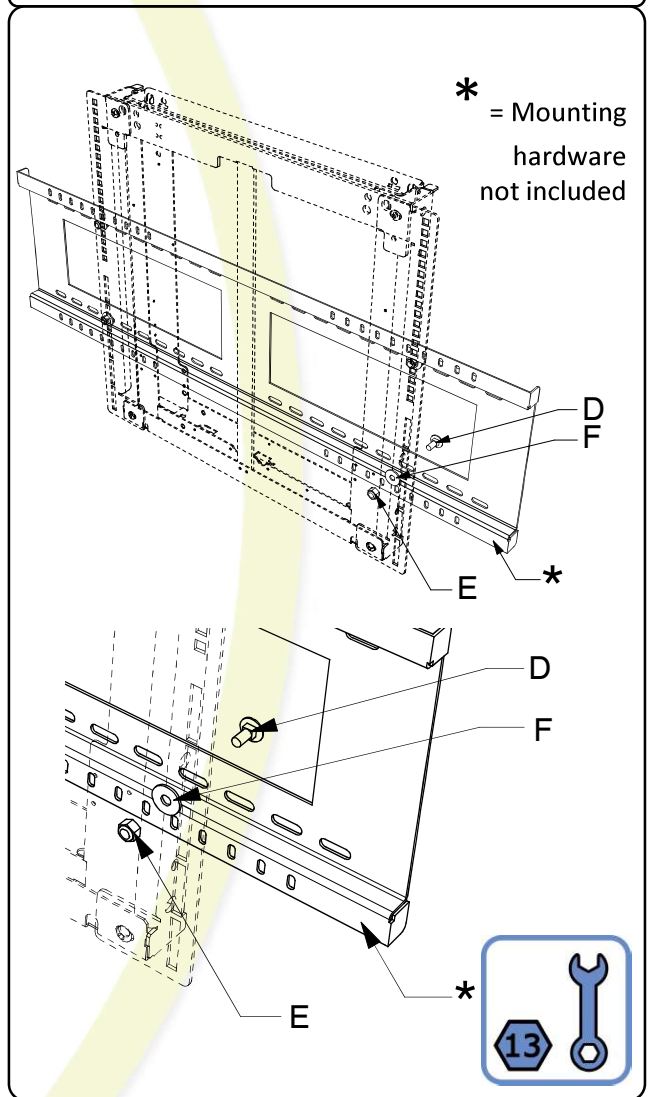

Installation manual
Instruction d'installation

Part nr. 902076-01

3RD Party VESA Bracket Interface

For the BalanceBox®400

The contents of the box
Le contenu de la boîte

A (1x)

B (1X)

C (4X)

D (4X)

E (4X)

F (4X)

Safety Instructions
Instruction de sécurité

Please refer to
BalanceBox®
user manual!

Tools needed
Outils nécessaires

1

Mount interface frame

2

Mount interface frame

1